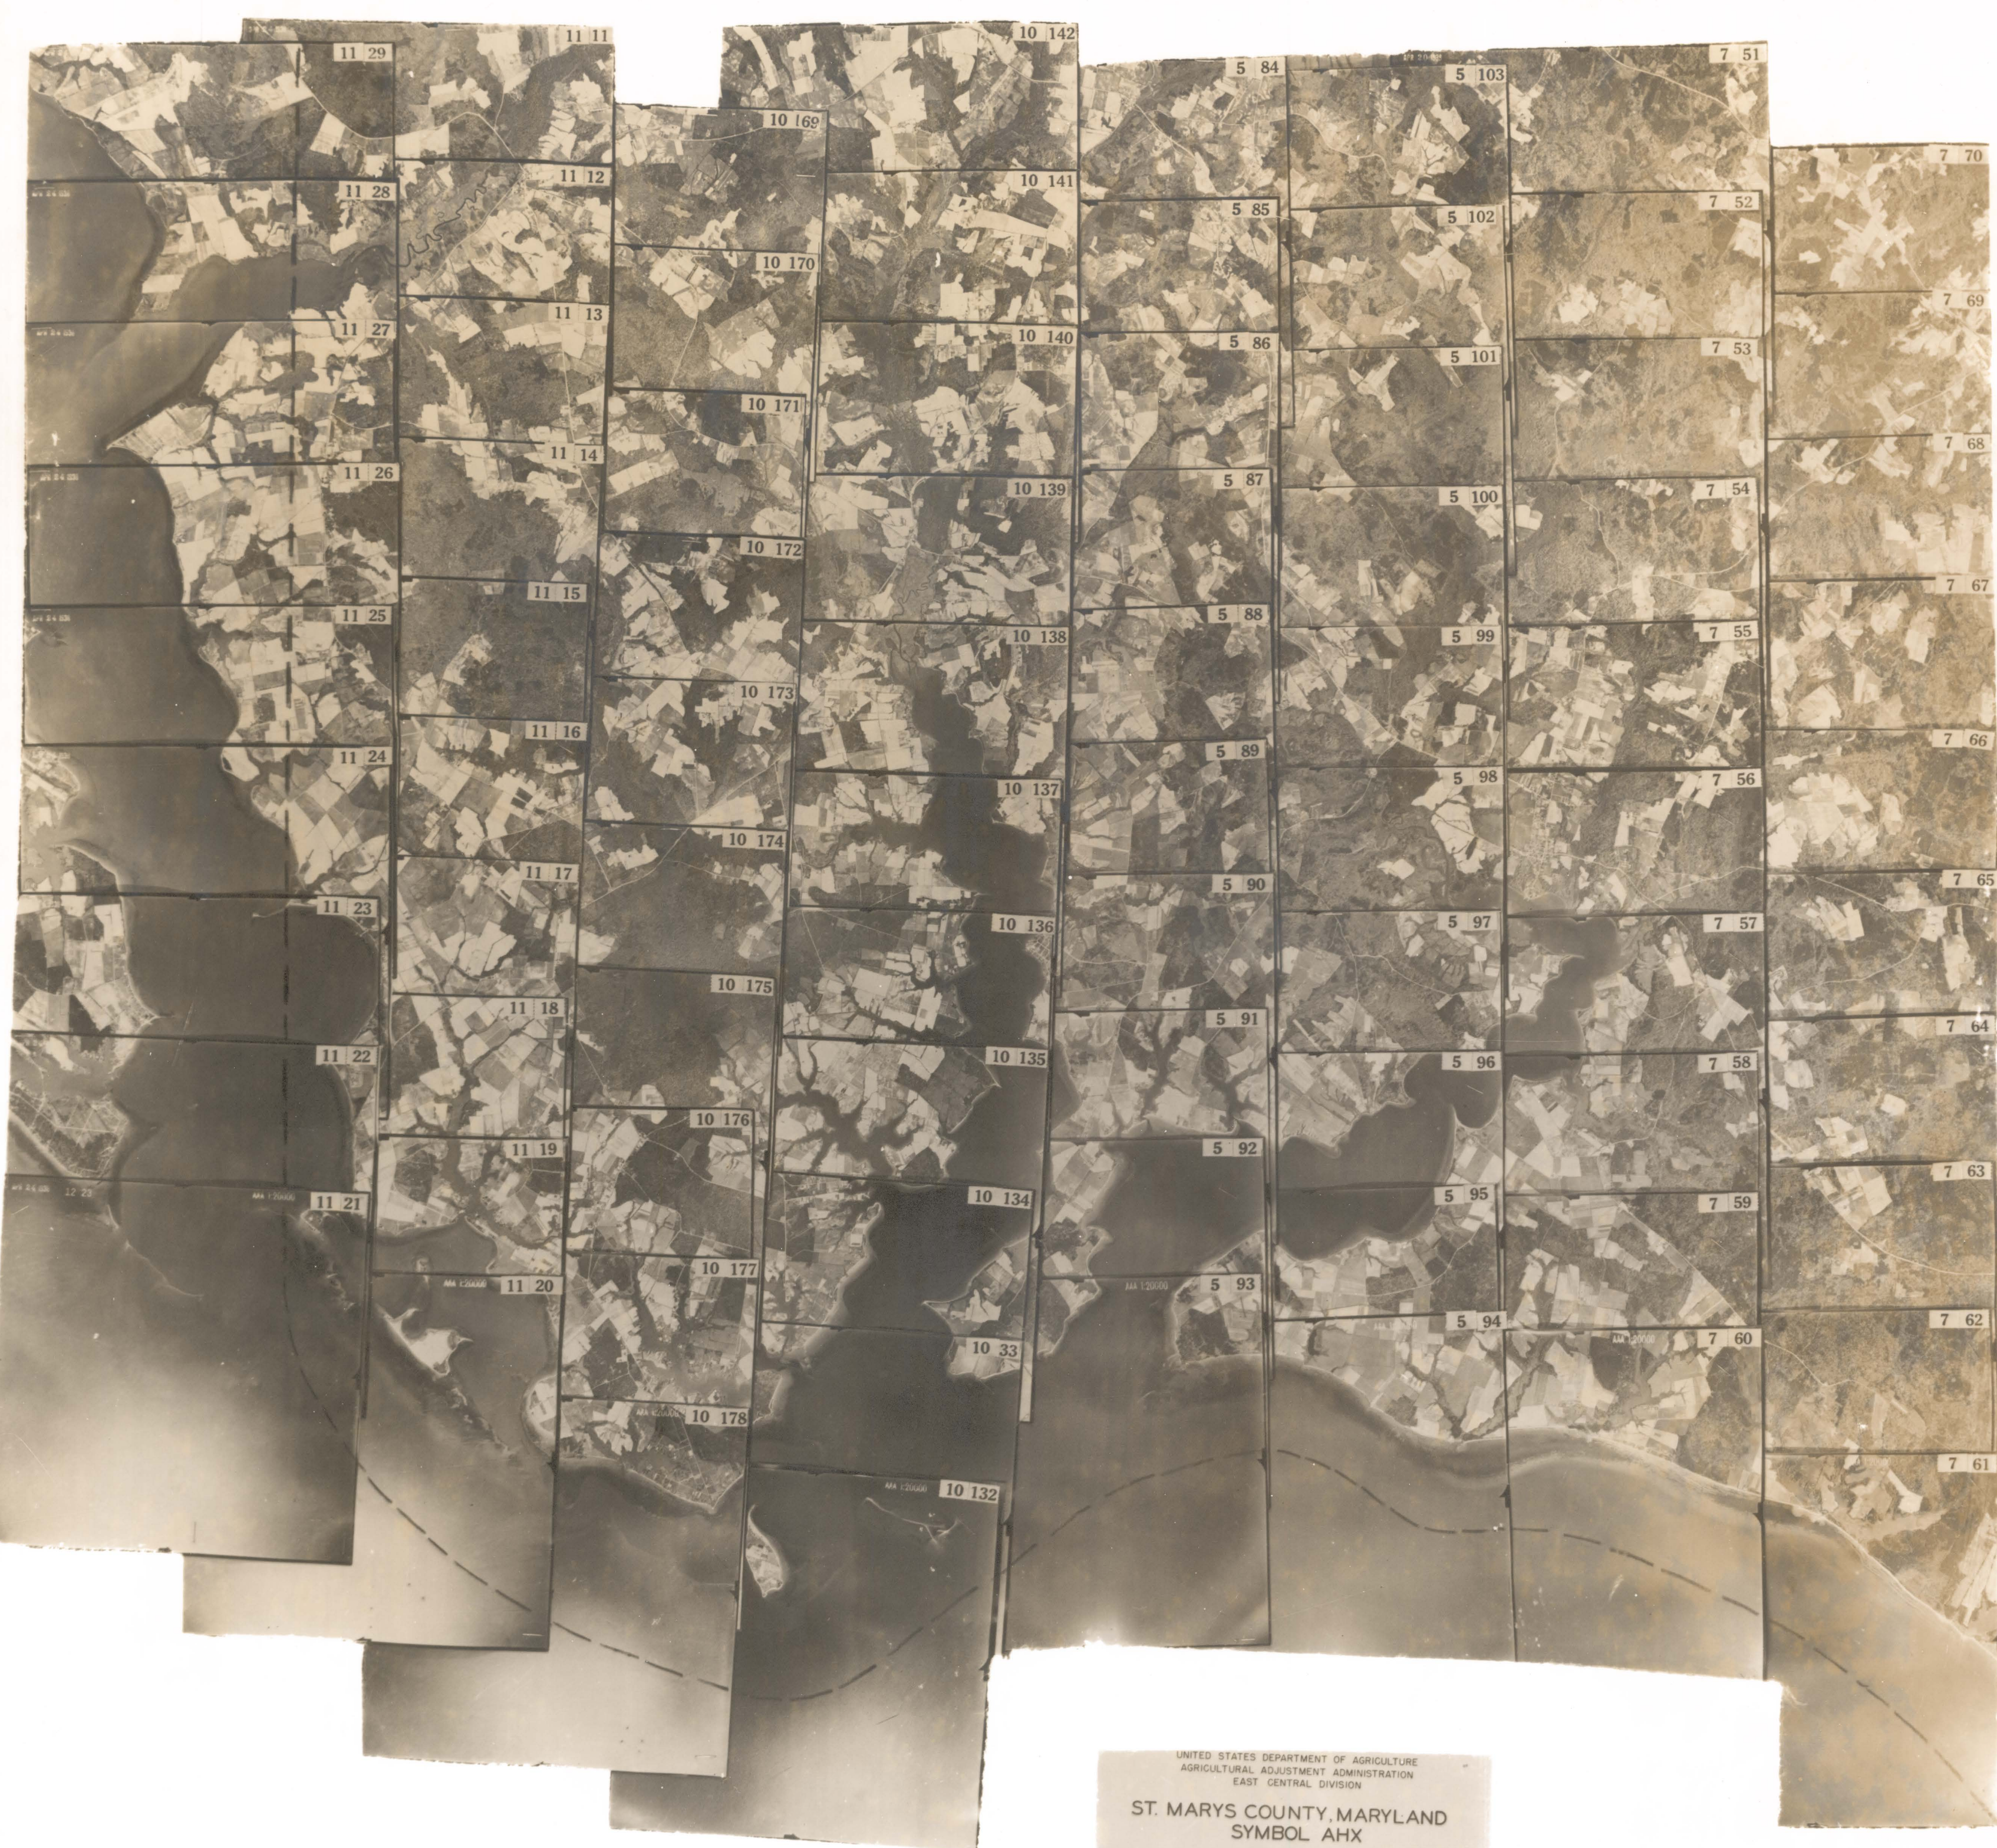

UNITED STATES DEPARTMENT OF AGRICULTURE
AGRICULTURAL ADJUSTMENT ADMINISTRATION
EAST CENTRAL DIVISION

ST. MARYS COUNTY, MARYLAND
SYMBOL AHX
AERIAL PHOTOGRAPHY INDEX

SHEET 2 OF 4

PROJECT L 51-52-53 U.S.D.A. 1712
PHOTOGRAPHED APRIL, 1938 ITEM 1

AERIAL NEGATIVE SCALE 1:20,000

SCALE IN MILES

FAIRCHILD AERIAL SURVEYS NEW YORK, N.Y.

UNITED STATES DEPARTMENT OF AGRICULTURE
AGRICULTURAL ADJUSTMENT ADMINISTRATION
EAST CENTRAL DIVISION

ST. MARYS COUNTY, MARYLAND
SYMBOL AHX
AERIAL PHOTOGRAPHY INDEX

SHEET 3 OF 4

PROJECT L 51-52-53 U.S.D.A. 1712
PHOTOGRAPHED APRIL, 1938 ITEM 1

AERIAL NEGATIVE SCALE 1:20,000
SCALE IN MILES

FAIRCHILD AERIAL SURVEYS NEW YORK, N.Y.

UNITED STATES DEPARTMENT OF AGRICULTURE
AGRICULTURAL ADJUSTMENT ADMINISTRATION
EAST CENTRAL DIVISION